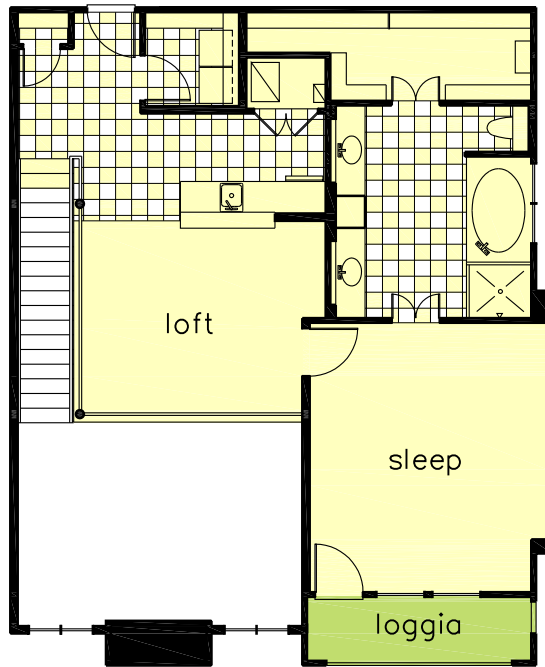

Ravello

2 bedroom • 2.5 bath • loft • townhome
living 2,147 sqft • loggia 162 sqft

2,309 sqft

Ravello - alt. #1

2 bedroom • 2.5 bath • loft • townhome

living 2,181 sqft • loggia 162 sqft

2,343 sqft

Ravello – alt. #2

2 bedroom • 2.5 bath • loft • townhome

living 2,482 sqft • loggia 162 sqft

2,644 sqft