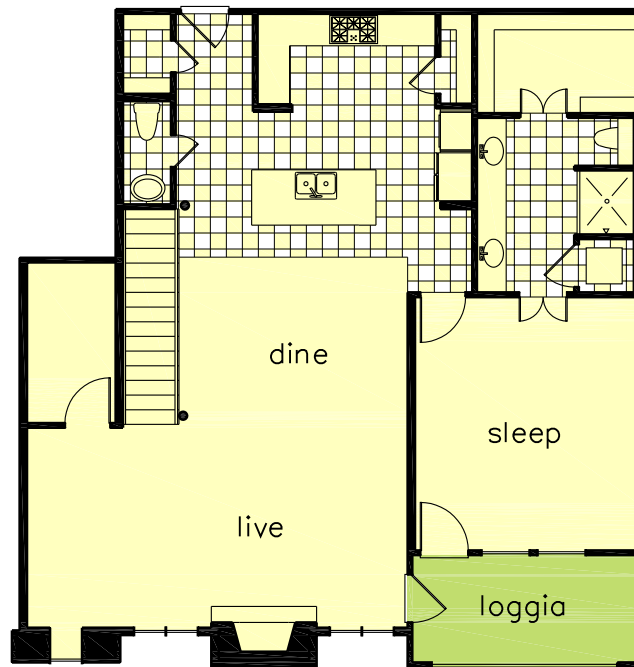

Ravello

2 bedroom • 2.5 bath • loft • townhome
living 2,147 sqft • loggia 162 sqft

2,309 sqft

Ravello - alt. #1

2 bedroom • 2.5 bath • loft • townhome

living 2,181 sqft • loggia 162 sqft

2,343 sqft

Ravello – alt. #2

2 bedroom • 2.5 bath • loft • townhome

living 2,482 sqft • loggia 162 sqft

2,644 sqft