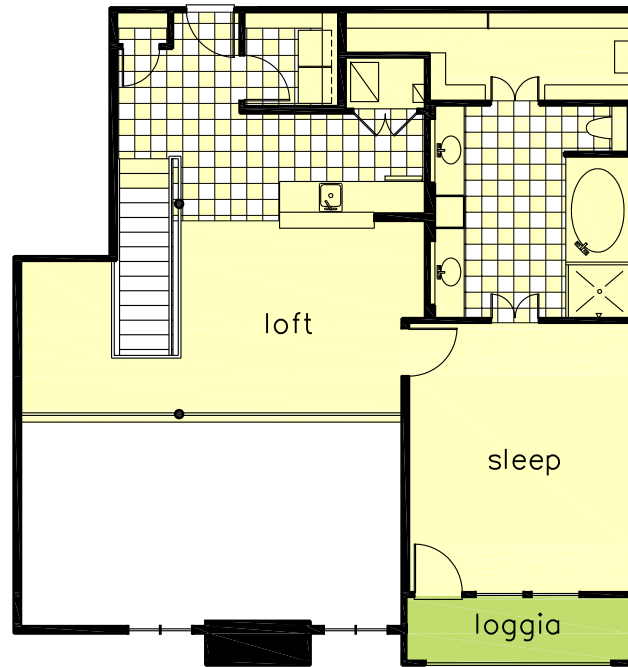

Ravello

2 bedroom • 2.5 bath • loft • townhome
living 2,147 sqft • loggia 162 sqft

2,309 sqft

Ravello - alt. #1

2 bedroom • 2.5 bath • loft • townhome

living 2,181 sqft • loggia 162 sqft

2,343 sqft

Ravello – alt. #2

2 bedroom • 2.5 bath • loft • townhome

living 2,482 sqft • loggia 162 sqft

2,644 sqft