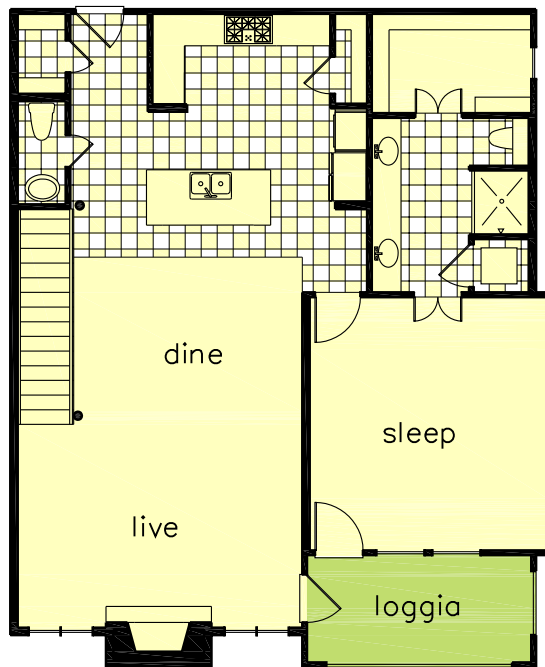

Ravello

2 bedroom • 2.5 bath • loft • townhome
living 2,147 sqft • loggia 162 sqft

2,309 sqft

Ravello - alt. #1

2 bedroom • 2.5 bath • loft • townhome

living 2,181 sqft • loggia 162 sqft

2,343 sqft

Ravello – alt. #2

2 bedroom • 2.5 bath • loft • townhome

living 2,482 sqft • loggia 162 sqft

2,644 sqft