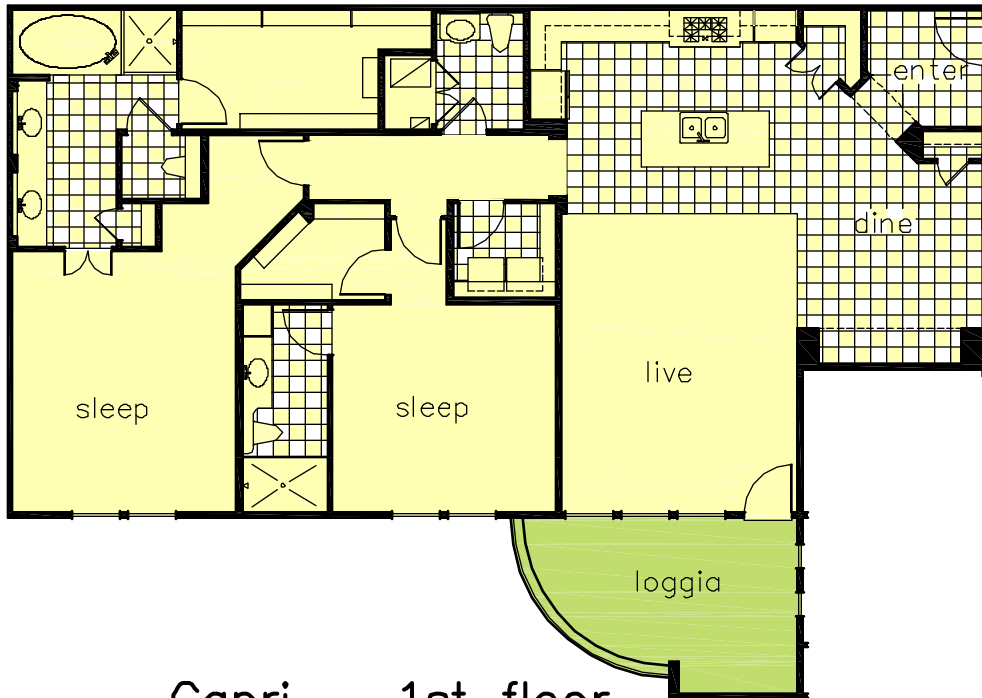

Capri – 2nd & 3rd floor

2 bedroom • 2.5 bath • flat

living 1,859 sqft • loggia 90 sqft

square footage is approximate.

1,949 sqft

Capri – 1st floor

2 bedroom • 2.5 bath • flat

living 1,859 sqft • loggia 153 sqft

square footage is approximate.

2,012 sqft